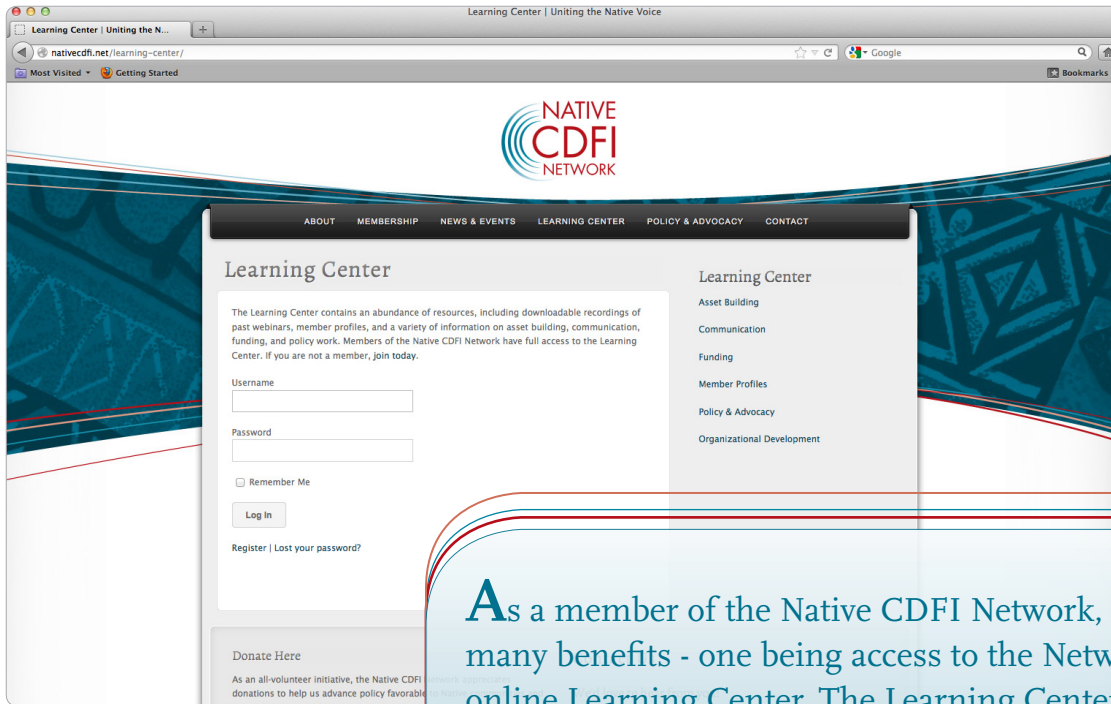

Accessing the Learning Center

As a member of the Native CDFI Network, you enjoy many benefits - one being access to the Network's online Learning Center. The Learning Center is a valuable resource where members can access recordings of past webinars and information on various other topics, including policy, asset building, funding, communication, and organizational development.

ACCESS THE LEARNING CENTER IN FOUR EASY STEPS

1. Go to <http://nativecdfi.net/learning-center/>.
2. Click on 'Register' and complete the form.
3. Once your request for registration is approved, you will be emailed a password.
4. Use this password to log into the Native CDFI Network Learning Center.